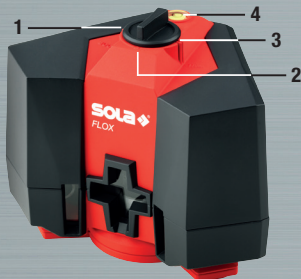

SOLA-Messwerkzeuge GmbH

Unteres Tobel 25, A-6840 Götztis

Tel: +43 (0)5523 53380-0, Fax: +43 (0)5523 53385

sola@sola.at, www.sola.at

Please find the operating instructions on
www.sola.at

QUICK START FLOX

- 1 ON FLOOR
- 2 OFF
- 3 ON WALL
- 4 Vial
- 5 Fine Adjustment

R373267

FLOOR

FINE ADJUSTMENT

WALL

BATTERY