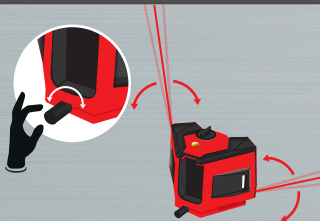

R373267

FLOOR

FINE ADJUSTMENT

WALL

BATTERY